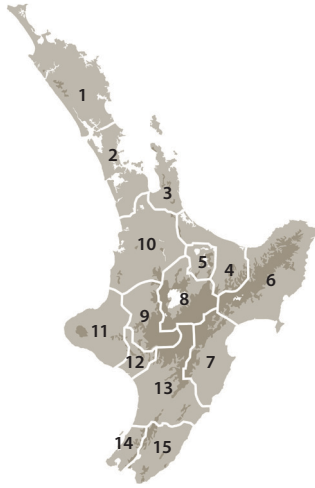

WHAT'S HOT NEW ZEALAND

North Island

- Northland.....1
- Auckland.....2
- The Coromandel.....3
- Bay of Plenty.....4
- Rotorua.....5
- Gisborne & Eastland.....6
- Hawke's Bay.....7
- Taupo.....8
- Ruapehu.....9
- Waikato & Waitomo.....10
- Taranaki.....11
- Whanganui.....12
- Manawatu.....13
- Wellington.....14
- Wairarapa.....15

South Island

- Marlborough.....16
- Nelson.....17
- West Coast.....18
- Kaikoura & Hanmer Springs.....19
- Christchurch & Canterbury.....20
- Mount Cook & Mackenzie.....21
- Dunedin & Otago.....22
- Central Otago.....23
- Wanaka.....24
- Queenstown.....25
- Fiordland.....26
- Southland & Stewart Island.....27